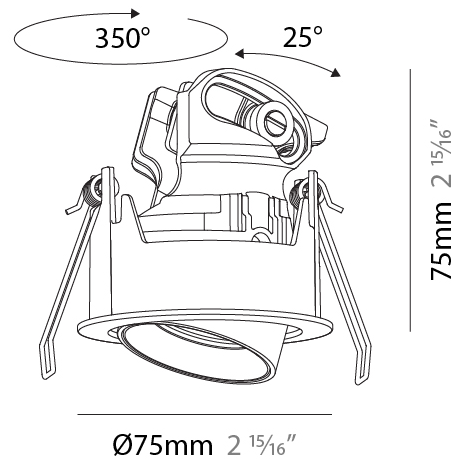

PHYSICAL

Shape: Round
Diameter (mm): 75
Diameter (in): 2 15/16
Height (mm): 75
Height (in): 2 15/16
Ceiling Thickness (mm): 1 - 25
Ceiling Thickness (in): 1/16 - 1
Min. Recessing Depth (mm): 85
Min. Recessing Depth (in): 3 3/8
Light Distribution: Downlight
Fixture Finish: [SSR / BKV / CWI / CRY / HAB / UFT / ITA / RUA / FTG / MYG / LOD / PUS / FRO / FUP / KIA / POP / BLS / SPG / MEY / GOH / GUM / CHC / COM / ABZ / JAG / OBR / MOS / ROR](#)
Fixture Material: Aluminum
Cut-out Measurements: D. 68mm / 2 11/16"
Upon Request: Unique Sizes Unique Ceiling Thickness

ELECTRICAL

Lamp Type: LED (Zhaga Standard)
Input Wattage (W): 11
Total Output Wattage (W): 10
Dimming: Tri-Mode (Non-Dimming and Phase Dimming (120Vac only) and 0-10V Dimming)
Driver Included: No
Driver Location: Recessed Housing
Driver Type: Constant Current - 120Vac
Driver Class: Class 2
Housing: See Components
Input Voltage (V): 120 - 277
Constant Current (MA): 500

LED

Number of LEDs: 1
Color Temperature (°K): [2700 / 3000 / 3500 / 4000](#)
Max. Delivered Lumen (lm): 812 / 860 / 892 / 911
Nominal Lumen (lm): 1141 / 1194 / 1238 / 1266
CRI: >90 CRI
Lamp Life (hrs): 50000

OPTICAL

Reflector°: [22 / 38 / 48](#)
Adjustability: Rotational 350° / Tilt 25°
Upon Request: Special Beam Angles

RATINGS AND CERTIFICATIONS

Certified By: Certified for North American Standards
IP rating: IP40