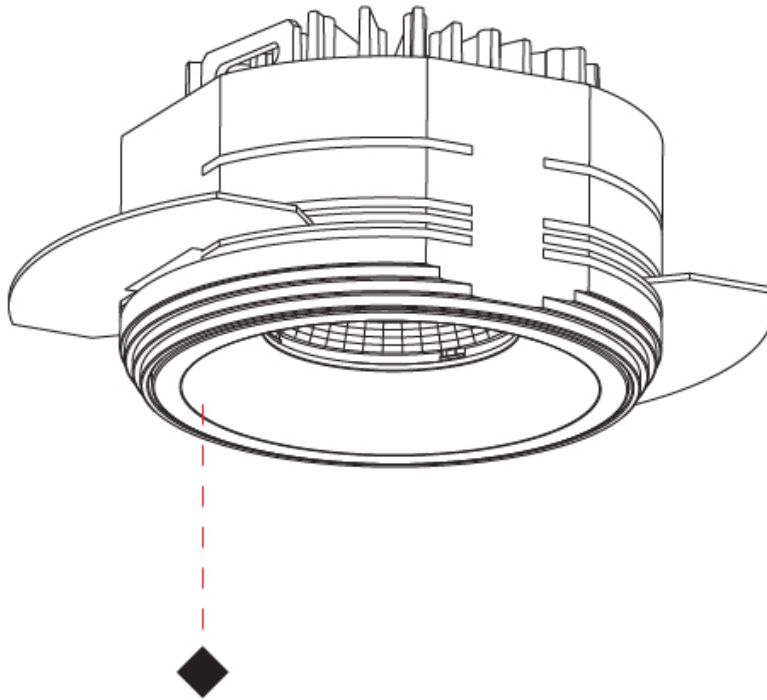

INVADER COMPACT TRIMLESS

A35809-

PROJECT	_____
TYPE	_____
SPECIFIER	_____
QUANTITY	_____
DATE	_____